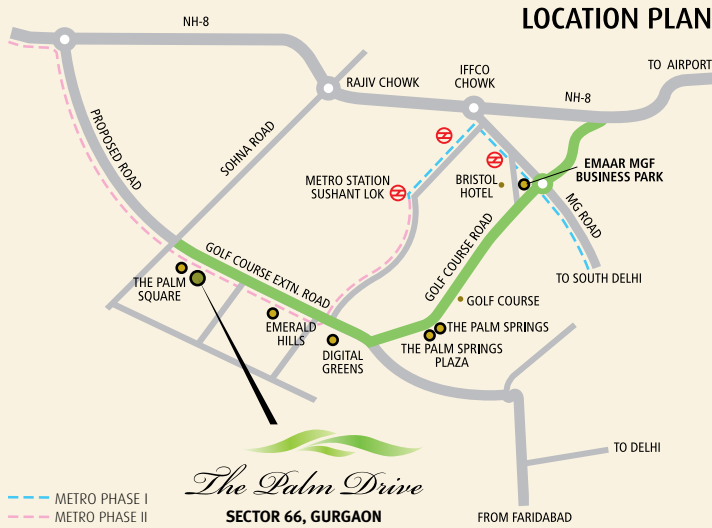

Emaar Palm Drive Gurgaon Site Plan

- 20 minute drive to the Delhi International Airport
- Easy access from Express Highway to the city
- Strategically located in the emerging Suburban Business District on the Golf Course Extension Road
- Located in a thriving neighbourhood with schools and hospital nearby